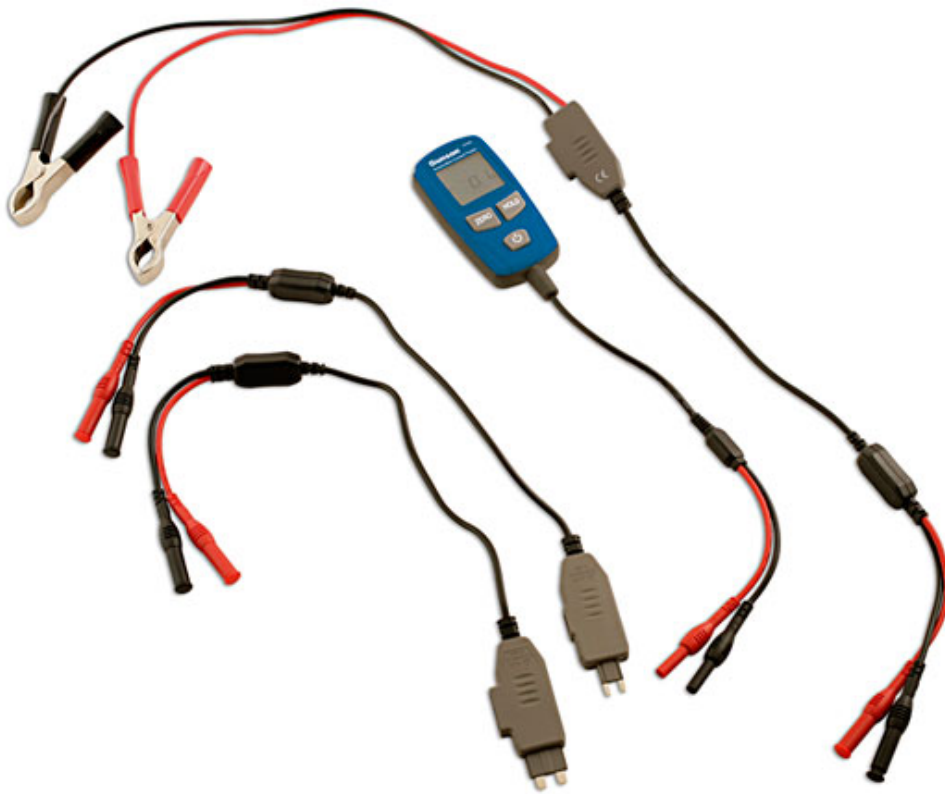

## Automotive Current Tester

For the quick, safe and accurate testing of DC current on 6 & 12volt vehicles. Supplied with mini and standard fuse adaptors for direct connection into the fuse box. The adaptors can also be used with a standard multimeter. Multitester crocodile clips also supplied.

### Additional Information

- Standard and mini fuse adaptors supplied.
- Crocodile clip adaptors supplied.
- LCD display with zero & hold function.
- 30amps max.
- Supplied with a 9v battery. CE & UKCA compliant.

<http://gunson.co.uk/product/77101>