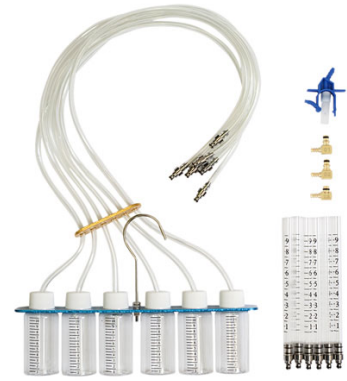

Gunson

COMMON RAIL FLOW METER

AND ADAPTOR SET FOR DENSO | SIEMENS | DELPHI

www.gunson.co.uk